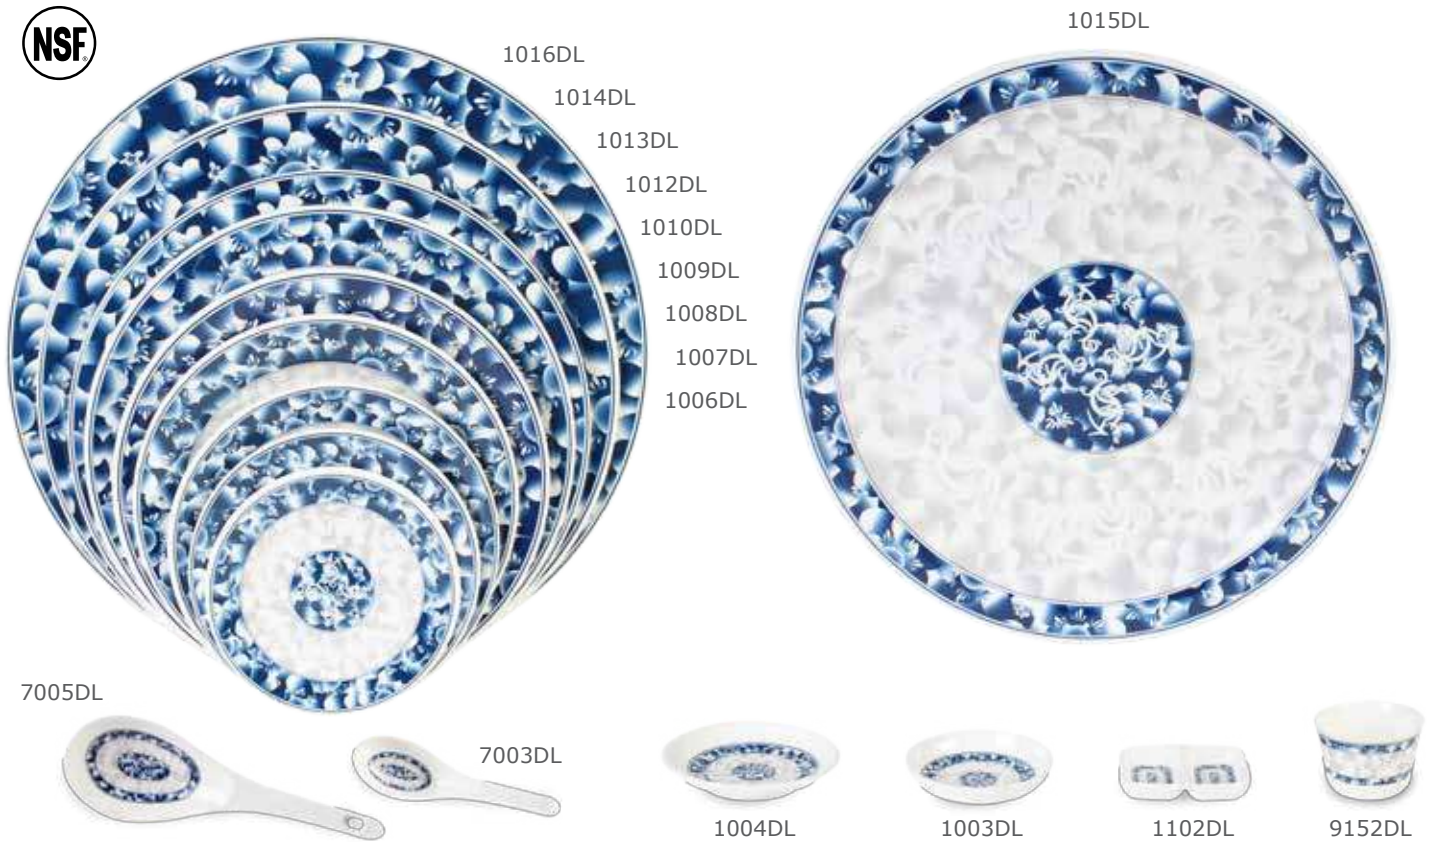

ITEM	DESCRIPTION	U/M	WEIGHT GROSS lbs	INNER PACK	MASTER PACK	CU.FT.	LIST PRICE
1003DL	3 oz, 3 7/8" Sauce Dish	DOZEN	54.01	5	50	2.04	$19.22
1004DL	4 oz, 4 1/2" Plate	DOZEN	26.01	1	12	0.90	$44.42
1006DL	6" Plate	DOZEN	60.63	1	24	1.96	$47.08
1007DL	6 7/8" Plate	DOZEN	46.03	1	16	1.69	$74.25
1008DL	7 7/8" Plate	DOZEN	55.12	1	12	1.86	$78.89
1009DL	9 1/8" Plate	DOZEN	49.71	1	8	1.66	$114.35
1010DL	10 3/8" Plate	DOZEN	39.48	1	6	1.69	$142.12
1012DL	11 3/4" Plate	DOZEN	44.25	1	4	1.62	$189.05
1013DL	12 5/8" Plate	DOZEN	43.21	0.50	3	1.77	$243.20
1014DL	14 1/8" Plate	DOZEN	51.81	0.50	3	2.22	$277.17
1015DL	14 3/8" Plate	DOZEN	48.50	0.50	2	3.21	$404.94
1016DL	15 1/2" Plate	DOZEN	48.50	0.50	2	2.62	$407.21
1102DL	2 oz, 3 3/8" X 2 3/4" Twin Sauce Dish	DOZEN	41.89	2	40	1.65	$32.56
7003DL	3/4 oz, 5 5/8" X 1 5/8" Won Ton Soup Spoon	DOZEN	52.58	5	100	2.26	$16.32
7005DL	1 1/2 oz, 8 1/4" X 2 3/4" Rice Ladle	DOZEN	48.50	2	30	2.38	$34.70
9152DL	5 oz, 3 1/8" Tea Cup	DOZEN	54.67	1	30	2.94	$47.08

Rice Ladle and Soup Spoon are not NSF Certified.