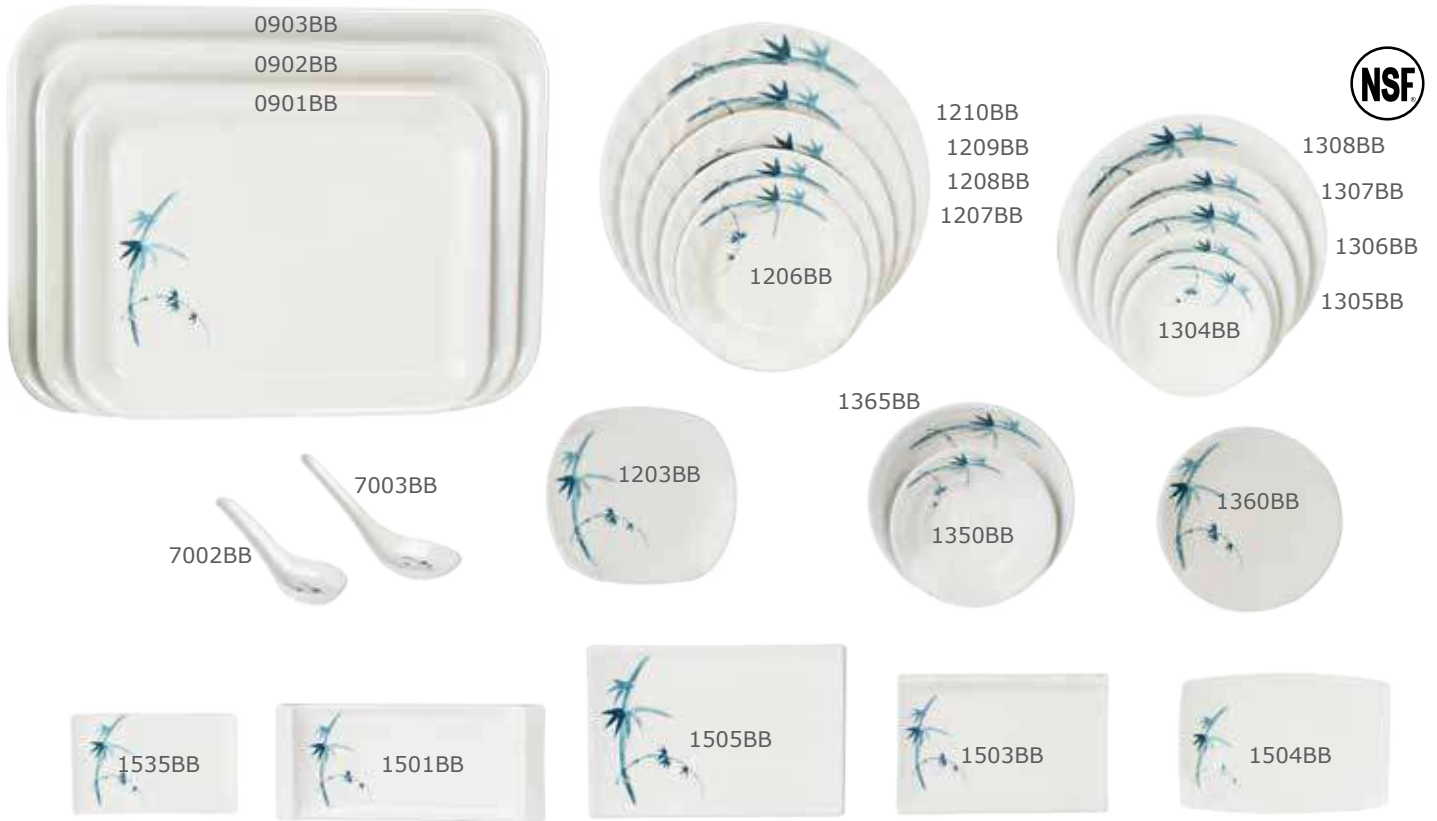

ITEM	DESCRIPTION	U/M	WEIGHT GROSS lbs	INNER PACK	MASTER PACK	CU.FT.	LIST PRICE
0901BB	13 1/8" X 10 1/4" Tray (S)	DOZEN	19.00	0.50	2	0.96	$141.25
0902BB	15 1/4" X 11 1/2" Tray (M)	DOZEN	24.54	0.50	2	1.34	$183.65
0903BB	17" X 12 5/8" Tray (L)	DOZEN	33.16	0.50	2	1.69	$211.94
1203BB	6" X 5 1/2" Oblong Platter	DOZEN	36.38	1	12	1.26	$78.88
1206BB	6" Curved Rim Plate	DOZEN	47.40	1	18	1.63	$49.86
1207BB	7" Curved Rim Plate	DOZEN	60.19	1	16	2.20	$78.42
1208BB	8" Curved Rim Plate	DOZEN	55.56	1	12	2.19	$92.94
1209BB	9 1/4" Curved Rim Plate	DOZEN	52.47	1	8	2.17	$132.16
1210BB	10 1/2" Curved Rim Plate	DOZEN	50.71	1	6	2.33	$162.76
1304BB	4 3/4" Dinner Plate	DOZEN	36.16	1	24	1.42	$44.09
1305BB	5 1/4" Dinner Plate	DOZEN	44.09	1	24	2.00	$48.74
1306BB	6 3/8" Dinner Plate	DOZEN	34.17	1	12	1.57	$78.95
1307BB	7 3/8" Dinner Plate	DOZEN	31.53	1	8	1.47	$89.49
1308BB	8 3/8" Dinner Plate	DOZEN	24.25	1	4	1.13	$108.25
1350BB	5 1/8" Soup Plate	DOZEN	27.56	1	12	1.41	$66.42
1360BB	5 7/8" Plate	DOZEN	38.80	1	12	2.53	$63.72
1365BB	6 1/2" Soup Plate	DOZEN	40.12	1	12	2.15	$92.93
1501BB	8 1/2" X 3 3/4" Vegetable Serving Plate	DOZEN	28.66	1	6	1.06	$110.26
1503BB	6 3/4" X 4 1/2" Bamboo Plate	DOZEN	44.09	1	12	1.87	$97.98
1504BB	6 3/4" X 4 1/2" BBQ Plate (M)	DOZEN	39.68	1	12	1.86	$95.50
1505BB	8 1/4" X 5 5/8" BBQ Plate (L)	DOZEN	48.50	1	8	2.09	$136.78
1535BB	5 1/4" X 3 1/4" Plate	DOZEN	31.53	1	12	1.24	$71.93
7002BB	1/2 oz, 4 3/4" X 1 3/8" Chinese Spoon (S)	DOZEN	60.63	5	100	1.99	$16.38
7003BB	3/4 oz, 5 5/8" X 1 5/8" Won Ton Soup Spoon	DOZEN	52.58	5	100	2.26	$16.50

Rice Ladle and Soup Spoon are not NSF Certified.