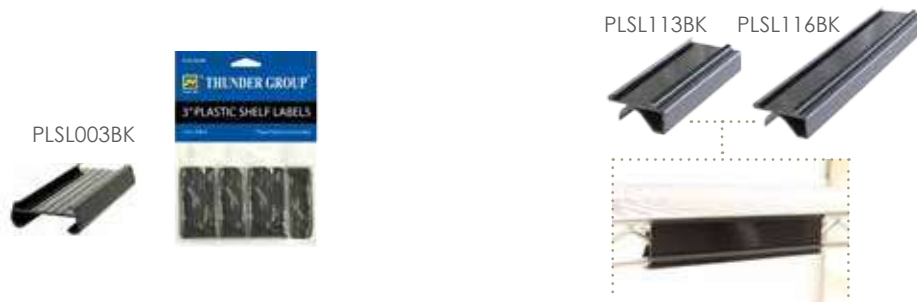

ITEM	DESCRIPTION	U/M	WEIGHT GROSS lbs	INNER PACK	MASTER PACK	CU.FT.	LIST PRICE
Plastic Shelf Labels							
PLSL003BK	3" Black Plastic Shelf Label, 4pcs/pack	PACK	24.65	1	250	2.43	$5.48
PLSL006BK	6" Black Plastic Shelf Label, 4pcs/pack	PACK	22.00	1	125	2.25	$9.58
PLSL113BK	3" Snap-Under Plastic Shelf Label, 4pcs/pack	PACK	35.00	1	250	2.43	$7.19
PLSL116BK	6" Snap-Under Plastic Shelf Label, 4pcs/pack	PACK	35.00	1	125	2.25	$13.47