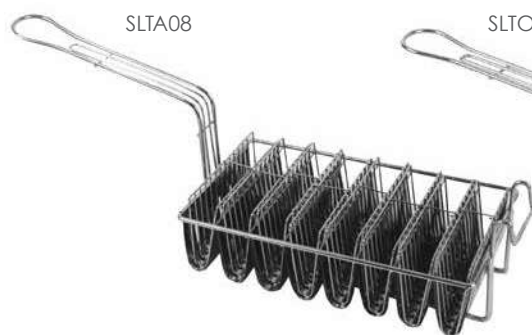

SLTA08

SLTO18