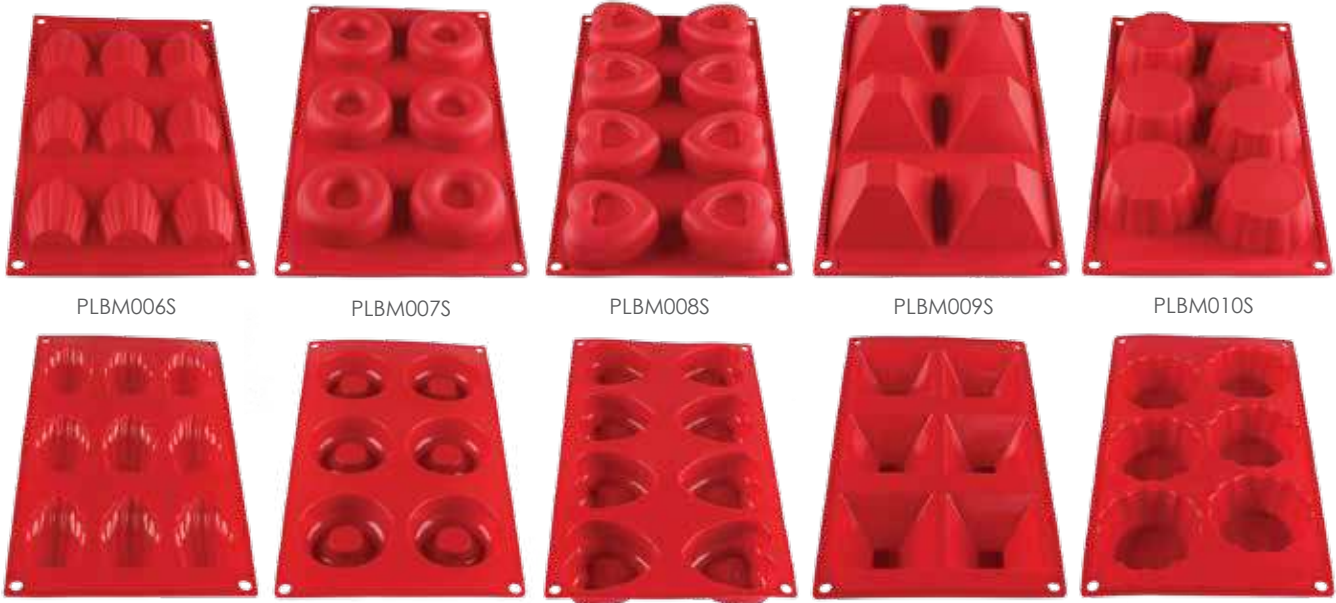

## SILICONE BAKING MOLD

- Non-stick high heat silicone
- Flexible and unbreakable
- FDA Approved
- Temperature rated -40° to 550° F

ITEM	DESCRIPTION	U/M	WEIGHT GROSS lbs	INNER PACK	MASTER PACK	CU.FT.	LIST PRICE
PLBM001S	2.7 oz, Hemisphere High Heat Silicone Baking Mold	EACH	14.06	1	48	3.68	\$18.87
PLBM002S	4.4 oz Heart High Heat Silicone Baking Mold	EACH	18.82	1	48	5.57	\$18.87
PLBM003S	4.57 oz Muffin High Heat Silicone Baking Mold	EACH	15.64	1	48	3.68	\$18.87
PLBM004S	3.89 oz Dahlia High Heat Silicone Baking Mold	EACH	16.90	1	48	3.68	\$18.87
PLBM005S	3.89 oz Sunflower High Heat Silicone Baking Mold	EACH	18.38	1	48	3.68	\$18.87