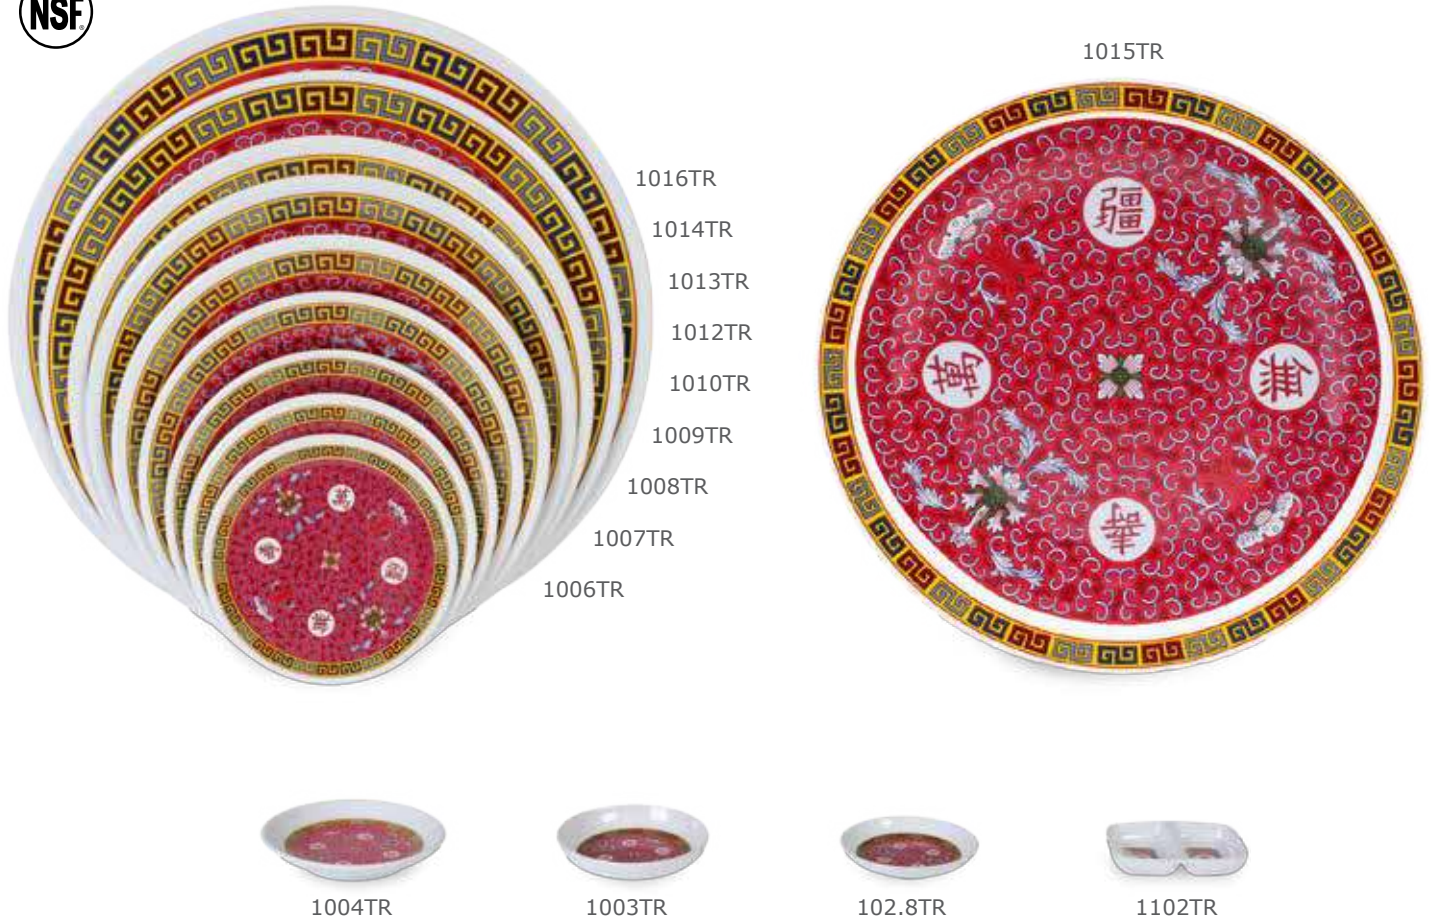

ITEM	DESCRIPTION	U/M	WEIGHT GROSS lbs	INNER PACK	MASTER PACK	CU.FT.	LIST PRICE
1003TR	3 oz, 3 7/8" Sauce Dish	DOZEN	54.01	5	50	2.04	$19.22
1004TR	4 oz, 4 1/2" Plate	DOZEN	26.01	1	12	0.90	$44.42
1006TR	6" Plate	DOZEN	60.63	1	24	1.96	$47.08
1007TR	6 7/8" Plate	DOZEN	46.03	1	16	1.69	$74.25
1008TR	7 7/8" Plate	DOZEN	55.12	1	12	1.86	$78.89
1009TR	9 1/8" Plate	DOZEN	49.71	1	8	1.66	$114.35
1010TR	10 3/8" Plate	DOZEN	39.48	1	6	1.69	$142.12
1012TR	11 3/4" Plate	DOZEN	44.25	1	4	1.62	$189.05
1013TR	12 5/8" Plate	DOZEN	43.21	0.50	3	1.77	$243.21
1014TR	14 1/8" Plate	DOZEN	51.81	0.50	3	2.22	$277.17
1015TR	14 3/8" Plate	DOZEN	48.50	0.50	2	3.21	$404.94
1016TR	15 1/2" Plate	DOZEN	48.50	0.50	2	2.62	$407.21
102.8TR	2 oz, 3 1/2" Sauce Dish	DOZEN	64.77	5	80	1.89	$15.95
1102TR	2 oz, 3 3/8" X 2 3/4" Twin Sauce Dish	DOZEN	41.89	2	40	1.65	$32.56