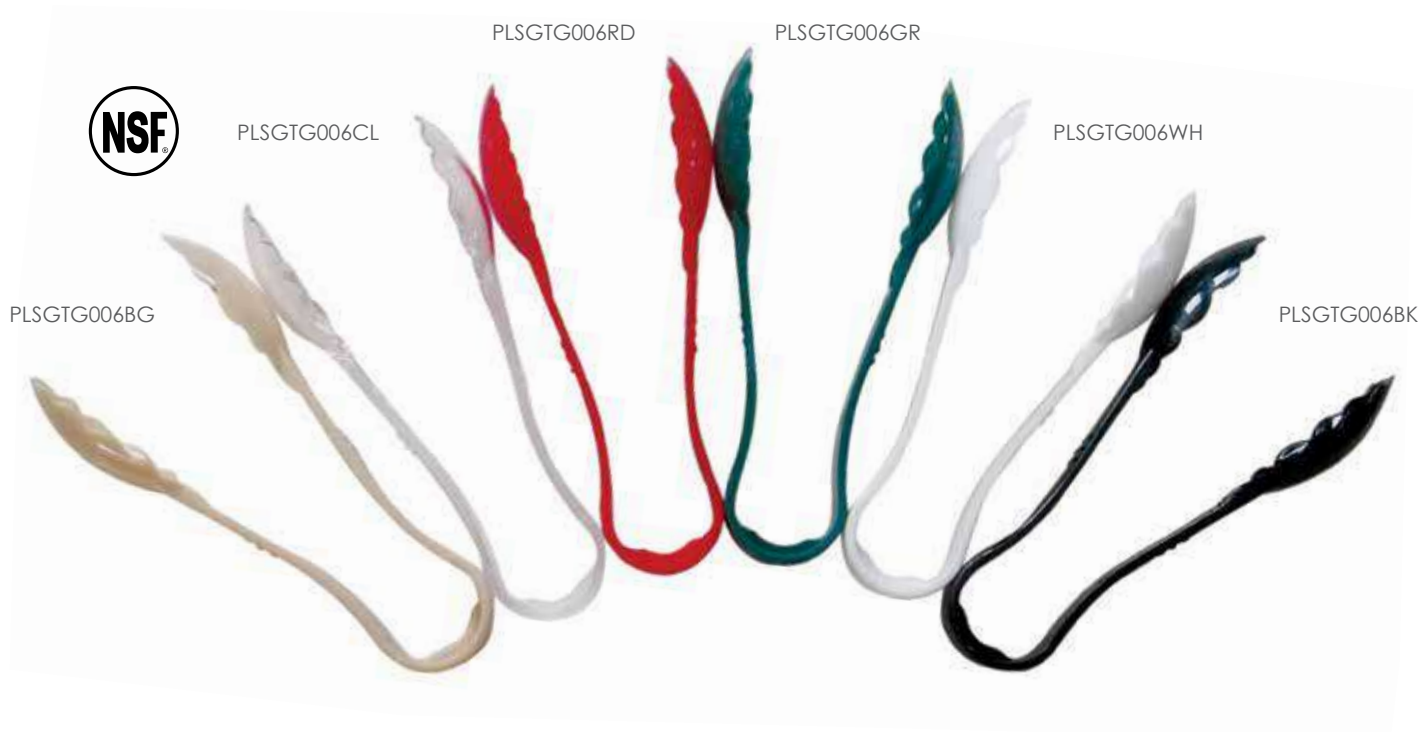

POLYCARBONATE SCALLOP GRIP TONGS

Polycarbonate tongs in six different colors. Can be used to serve hot or cold foods. Dishwasher safe.

ITEM	DESCRIPTION	U/M	WEIGHT GROSS lbs	INNER PACK	MASTER PACK	CU.FT.	LIST PRICE
PLSGTG006BG	6" Beige	EACH	8.07	12	120	1.05	$2.13
PLSGTG006BK	6" Black	EACH	8.07	12	120	1.05	$2.13
PLSGTG006CL	6" Clear	EACH	8.07	12	120	1.05	$2.13
PLSGTG006GR	6" Green	EACH	8.07	12	120	1.05	$2.13
PLSGTG006RD	6" Red	EACH	8.07	12	120	1.05	$2.13
PLSGTG006WH	6" White	EACH	8.07	12	120	1.05	$2.13
PLSGTG009BG	9" Beige	EACH	16.12	12	120	1.66	$2.80
PLSGTG009BK	9" Black	EACH	16.12	12	120	1.66	$2.80
PLSGTG009CL	9" Clear	EACH	16.12	12	120	1.66	$2.80
PLSGTG009GR	9" Green	EACH	16.12	12	120	1.66	$2.80
PLSGTG009RD	9" Red	EACH	16.12	12	120	1.66	$2.80
PLSGTG009WH	9" White	EACH	16.12	12	120	1.66	$2.80
PLSGTG012BG	12" Beige	EACH	24.93	12	120	3.02	$4.28
PLSGTG012BK	12" Black	EACH	24.93	12	120	3.02	$4.28
PLSGTG012CL	12" Clear	EACH	24.93	12	120	3.02	$4.28
PLSGTG012GR	12" Green	EACH	24.93	12	120	3.02	$4.28
PLSGTG012RD	12" Red	EACH	24.93	12	120	3.02	$4.28
PLSGTG012WH	12" White	EACH	24.93	12	120	3.02	$4.28