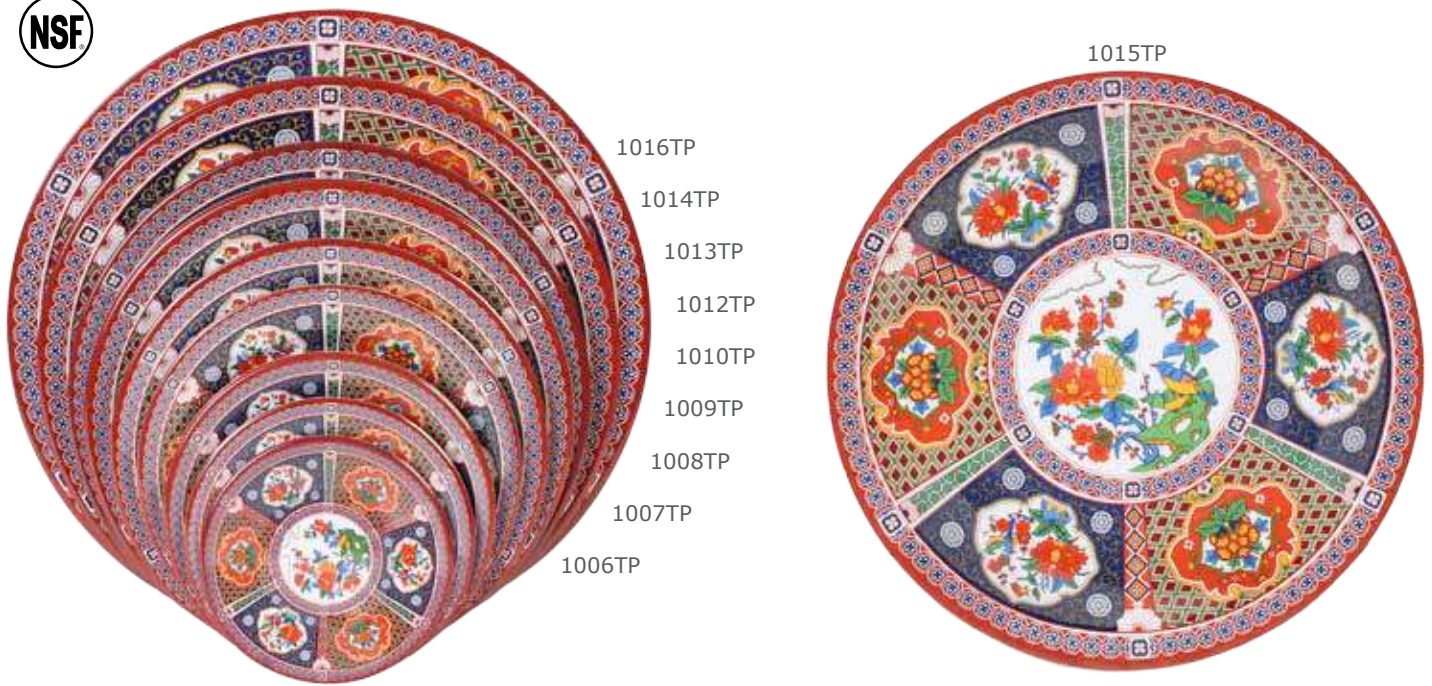

ITEM	DESCRIPTION	U/M	WEIGHT GROSS lbs	INNER PACK	MASTER PACK	CU.FT.	LIST PRICE
1003TP	3 oz, 3 7/8" Sauce Dish	DOZEN	54.01	5	50	2.04	$19.22
1004TP	4 oz, 4 1/2" Plate	DOZEN	26.01	1	12	0.90	$44.42
1006TP	6" Plate	DOZEN	60.63	1	24	1.96	$47.08
1007TP	6 7/8" Plate	DOZEN	46.03	1	16	1.69	$74.25
1008TP	7 7/8" Plate	DOZEN	55.12	1	12	1.86	$78.89
1009TP	9 1/8" Plate	DOZEN	49.71	1	8	1.66	$114.35
1010TP	10 3/8" Plate	DOZEN	39.48	1	6	1.69	$142.12
1012TP	11 3/4" Plate	DOZEN	44.25	1	4	1.62	$189.05
1013TP	12 5/8" Plate	DOZEN	43.21	0.50	3	1.77	$243.21
1014TP	14 1/8" Plate	DOZEN	51.81	0.50	3	2.22	$277.17
1015TP	14 3/8" Plate	DOZEN	48.50	0.50	2	3.21	$404.94
1016TP	15 1/2" Plate	DOZEN	48.50	0.50	2	2.62	$407.21
102.8TP	2 oz, 3 1/2" Sauce Dish	DOZEN	64.77	5	80	1.89	$15.95
1102TP	2 oz, 3 3/8" X 2 3/4" Twin Sauce Dish	DOZEN	41.89	2	40	1.65	$32.56