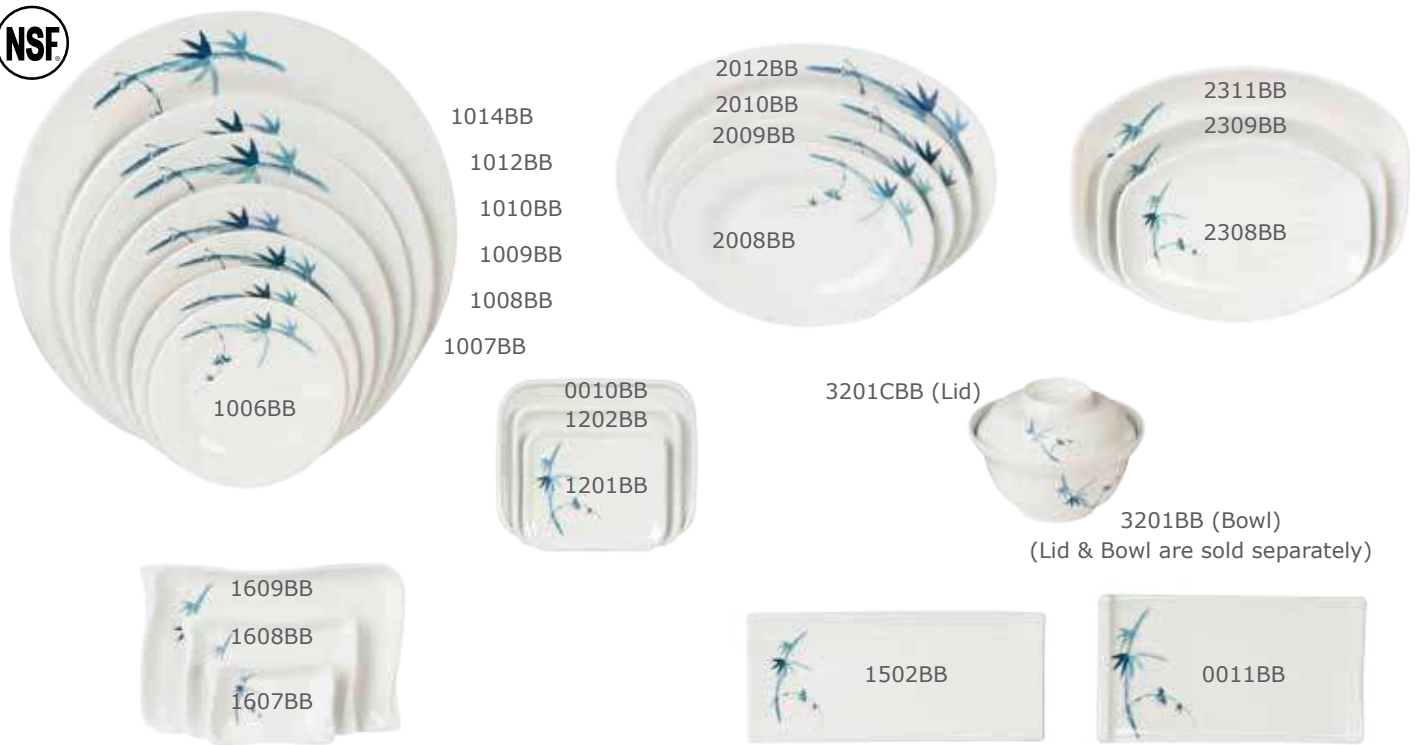

ITEM	DESCRIPTION	U/M	WEIGHT GROSS lbs	INNER PACK	MASTER PACK	CU.FT.	LIST PRICE
0010BB	6 1/2" x 5 1/2" Plate	DOZEN	35.71	1	6	1.19	$121.87
0011BB	8 1/2" x 4 3/4" Bamboo Sashimi Platter	DOZEN	37.63	1	6	1.88	$139.52
1006BB	6" Plate	DOZEN	60.63	1	24	1.96	$51.90
1007BB	6 7/8" Plate	DOZEN	46.03	1	16	1.69	$78.38
1008BB	7 7/8" Plate	DOZEN	55.12	1	12	1.86	$96.73
1009BB	9 1/8" Plate	DOZEN	49.71	1	8	1.66	$137.49
1010BB	10 3/8" Plate	DOZEN	39.48	1	6	1.69	$157.30
1012BB	11 3/4" Plate	DOZEN	44.25	1	4	1.62	$196.44
1014BB	14 1/8" Plate	DOZEN	51.81	0.5	3	2.22	$298.61
1201BB	4 3/4" x 4 1/4" Plate	DOZEN	29.83	1	12	0.89	$54.50
1202BB	5 1/2" x 4 3/4" Plate	DOZEN	37.43	1	12	1.30	$66.14
1502BB	9 3/8" x 4 1/4" Rectangular BBQ Plate	DOZEN	68.56	1	12	3.01	$121.08
1607BB	2 oz, 4" x 2 3/4" Wave Shape Sauce Dish	DOZEN	33.29	1	24	1.35	$45.92
1608BB	5 3/4" x 4" Wave Shape BBQ Plate	DOZEN	31.08	1	12	1.18	$86.94
1609BB	8 1/2" x 5 1/2" Wave Shape BBQ Plate	DOZEN	28.66	1	6	1.15	$110.30
2008BB	8" x 6" Platter	DOZEN	54.01	1	16	2.65	$81.28
2009BB	9" x 6 5/8" Platter	DOZEN	41.23	1	10	1.84	$111.30
2010BB	9 7/8" x 7 1/4" Platter	DOZEN	50.86	1	8	1.90	$134.74
2012BB	12" x 8 5/8" Platter	DOZEN	48.50	1	6	2.06	$187.60
2308BB	8" x 5 3/4" Teriyaki Tray	DOZEN	22.22	1	6	0.75	$119.07
2309BB	9" x 6 1/2" Teriyaki Tray	DOZEN	32.23	1	6	1.00	$153.01
2311BB	23 oz, 10 3/4" x 7 7/8" Teriyaki Tray	DOZEN	33.05	1	4	1.06	$203.60
3201BB	20 oz, 5 3/4" Noodle Bowl (Lid Sold Separately)	DOZEN	29.76	1	6	1.19	$98.39
3201CBB	5 1/4" Noodle Bowl Lid (Only)	DOZEN	14.33	1	6	0.97	$41.77