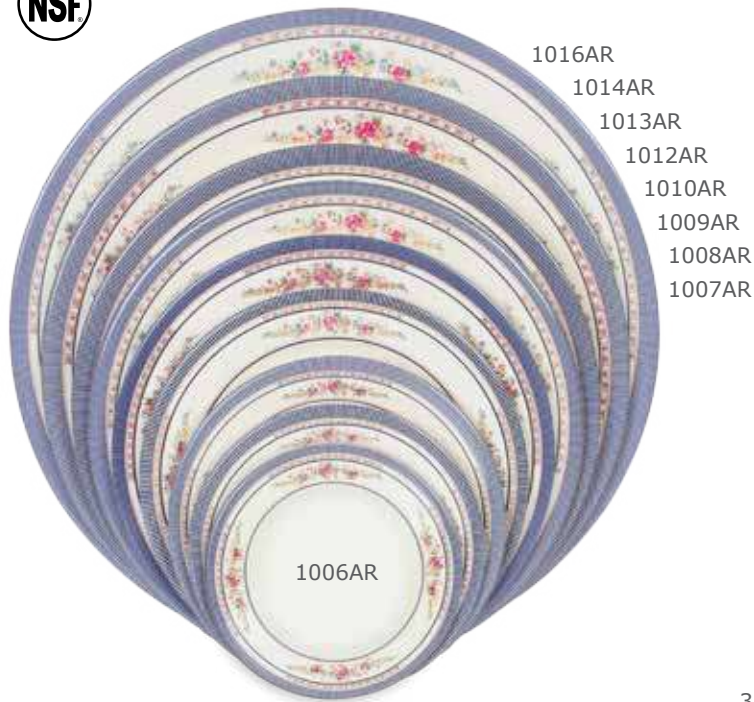

3201CAR (Lid)

ITEM	DESCRIPTION	U/M	WEIGHT GROSS lbs	INNER PACK	MASTER PACK	CU.FT.	LIST PRICE
1004AR	4 oz, 4 1/2" Plate	DOZEN	26.01	1	12	0.90	$44.42
1006AR	6" Plate	DOZEN	60.63	1	24	1.96	$47.08
1007AR	6 7/8" Plate	DOZEN	46.03	1	16	1.69	$74.25
1008AR	7 7/8" Plate	DOZEN	55.12	1	12	1.86	$78.89
1009AR	9 1/8" Plate	DOZEN	49.71	1	8	1.66	$114.35
1010AR	10 3/8" Plate	DOZEN	39.48	1	6	1.69	$142.12
1012AR	11 3/4" Plate	DOZEN	44.25	1	4	1.62	$189.05
1013AR	12 5/8" Plate	DOZEN	43.21	0.50	3	1.77	$243.21
1014AR	14 1/8" Plate	DOZEN	51.81	0.50	3	2.22	$277.17
1015AR	14 3/8" Plate	DOZEN	48.50	0.50	2	3.21	$404.94
1016AR	15 1/2" Plate	DOZEN	48.50	0.50	2	2.62	$407.21
3201AR	20 oz, 5 3/4", Noodle Bowl (Lid Sold Separately)	DOZEN	29.76	1	6	1.19	$90.85
3201CAR	5 1/4", Noodle Bowl Lid Only	DOZEN	14.33	1	6	0.97	$43.94