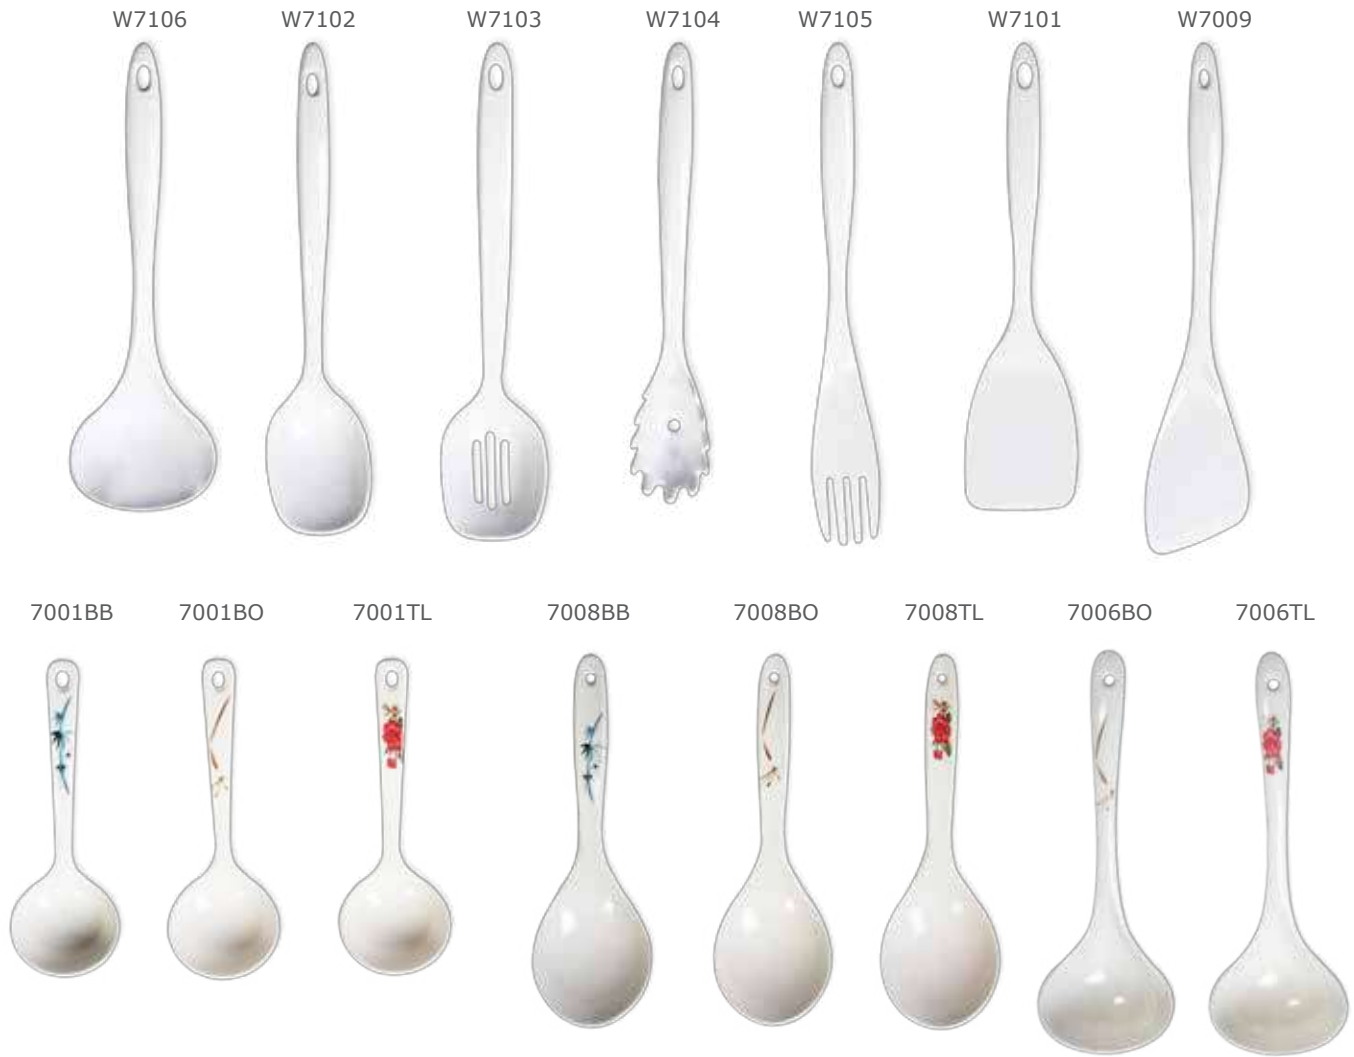

MELAMINE | LADLES AND SPOONS

LADLES AND SPOONS

A wonderful addition to any of our plate sets. Ranging from serving and soup spoons to slotted and solid, these utensils provide a touch of color and accents to food service.

ITEM	DESCRIPTION	U/M	WEIGHT GROSS lbs	INNER PACK	MASTER PACK	CU.FT.	LIST PRICE
7001BB	1 oz, 7" X 2 1/2" Soup Ladle, Blue Bamboo	DOZEN	33.07	5	40	2.08	$19.83
7001BO	1 oz, 7" X 2 1/2" Soup Ladle Bamboo	DOZEN	33.07	5	40	2.08	$19.63
7001TL	1 oz, 7" X 2 1/2" Soup Ladle Thailand	DOZEN	33.07	5	40	2.08	$19.63
7006BO	2 1/2 oz, 9 3/4" X 3 3/8" Soup Ladle, Bamboo	DOZEN	41.89	2	30	3.85	$34.70
7006TL	2 1/2 oz, 9 3/4" X 3 3/8" Soup Ladle, Thailand	DOZEN	41.89	2	30	3.85	$34.70
7008BB	1 1/2 oz, 9" X 3" Rice Ladle, Blue Bamboo	DOZEN	41.89	2	30	2.55	$34.35
7008BO	1 1/2 oz, 9" X 3" Rice Ladle, Bamboo	DOZEN	41.89	2	30	2.55	$34.70
7008TL	1 1/2 oz, 9" X 3" Rice Ladle, Thailand	DOZEN	41.89	2	30	2.55	$34.70
W7009	12" Slide Turner, White	DOZEN	40.96	2	30	2.49	$25.19
W7101	12" Solid Turner, White	DOZEN	40.96	2	30	4.35	$25.49
W7102	12" Solid Spoon, White	DOZEN	41.76	2	30	2.83	$25.55
W7103	12" Slotted Spoon, White	DOZEN	47.30	2	30	2.81	$26.05
W7104	12" Pasta Fork, White	DOZEN	50.64	2	30	4.76	$26.39
W7105	12" Salad Turner, White	DOZEN	42.68	2	30	2.33	$25.62
W7106	12" Ladle, White	DOZEN	61.00	2	30	4.78	$29.41