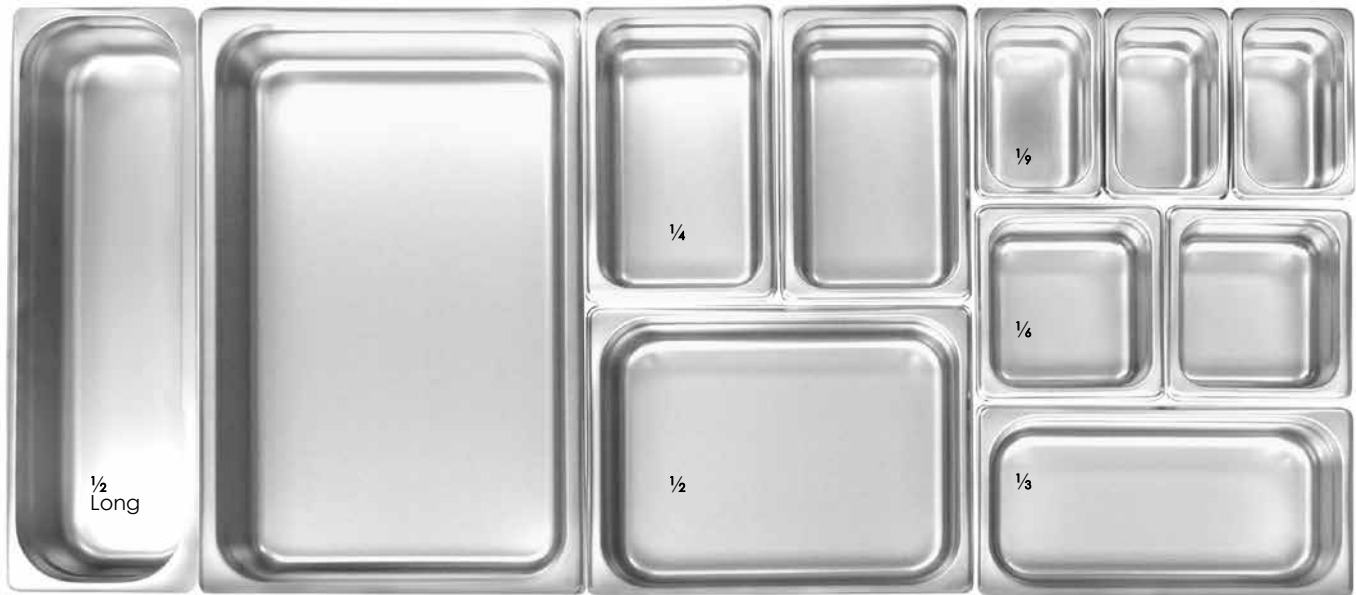

22 GAUGE ANTI-JAM STEAM PANS (EXTRA HEAVY)

Anti-Jam, heavy-duty, true 22 gauge 18/8 stainless steel steam pans, made to endure busy kitchen activity.

MADE WITH 18/8 STAINLESS STEEL

ITEM	DESCRIPTION	U/M	WEIGHT GROSS lbs	INNER PACK	MASTER PACK	CU.FT.	LIST PRICE
STPA6001	Full Size 1 1/4" Deep, 20 7/8" X 12 7/8"	EACH	31.75	6	12	2.67	$48.84
STPA6002	Full Size 2 1/2" Deep, 20 7/8" X 12 7/8"	EACH	39.68	6	12	2.74	$58.18
STPA6004	Full Size 4" Deep, 20 7/8" X 12 7/8"	EACH	48.72	6	12	4.00	$79.99
STPA6006	Full Size 6" Deep, 20 7/8" X 12 7/8"	EACH	53.57	6	12	4.63	$103.09
STPA6121	Half Size 1 1/4" Deep, 10 1/2" X 12 3/4"	EACH	37.26	12	24	1.96	$26.79
STPA6122	Half Size 2 1/2" Deep, 10 1/2" X 12 3/4"	EACH	44.75	12	24	1.96	$36.20
STPA6124	Half Size 4" Deep, 10 1/2" X 12 3/4"	EACH	54.45	6	24	4.00	$45.47
STPA6126	Half Size 6" Deep, 10 1/2" X 12 3/4"	EACH	32.85	6	12	2.47	$65.80
STPA6132	Third Size 2 1/2" Deep, 12 3/4" X 7"	EACH	62.61	12	48	2.96	$29.97
STPA6134	Third Size 4" Deep, 12 3/4" X 7"	EACH	35.49	12	24	2.21	$36.92
STPA6136	Third Size 6" Deep, 12 3/4" X 7"	EACH	47.18	12	24	2.51	$55.96
STPA6142	Quarter Size 2 1/2" Deep, 10 1/2" X 6 3/8"	EACH	76.72	12	72	3.47	$23.92
STPA6144	Quarter Size 4" Deep, 10 1/2" X 6 3/8"	EACH	57.32	12	48	3.46	$31.34
STPA6146	Quarter Size 6" Deep, 10 1/2" X 6 3/8"	EACH	35.05	12	24	1.92	$64.75
STPA6162	Sixth Size 2 1/2" Deep, 7" X 6 1/2"	EACH	51.15	12	72	2.50	$17.25
STPA6164	Sixth Size 4" Deep, 7" X 6 1/2"	EACH	45.41	12	48	2.42	$25.41
STPA6166	Sixth Size 6" Deep, 7" X 6 1/2"	EACH	57.76	12	48	2.68	$36.76
STPA6192	Ninth Size 2 1/2" Deep, 7" X 4 3/8"	EACH	41.01	12	72	1.84	$20.55
STPA6194	Ninth Size 4" Deep, 7" X 4 3/8"	EACH	52.25	12	72	2.73	$18.51