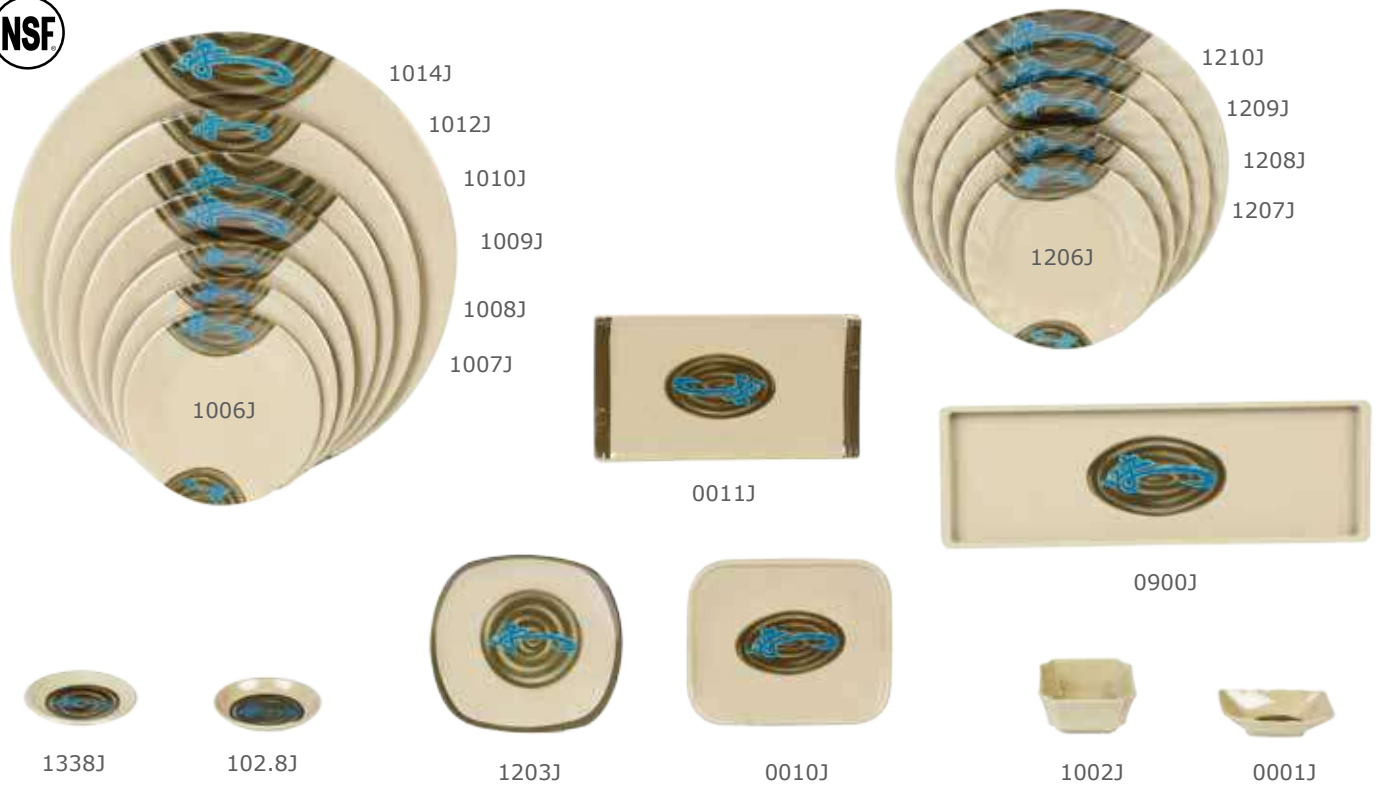

ITEM	DESCRIPTION	U/M	WEIGHT GROSS lbs	INNER PACK	MASTER PACK	CU.FT.	LIST PRICE
0001J	2 oz, 3 1/2" X 2 3/8" Sauce Dish	DOZEN	39.68	2	40	1.41	$29.89
0010J	6 1/2" X 5 1/2" Plate	DOZEN	35.71	1	6	1.19	$123.14
0011J	8 1/2" X 4 3/4" Bamboo Sashimi Platter	DOZEN	37.63	1	6	1.88	$140.97
0900J	13 1/2" X 4 1/2" Sandwich Tray	DOZEN	53.57	1	8	2.24	$99.88
1002J	4 oz, 3 1/8" Square Bowl	DOZEN	31.31	1	20	1.63	$52.55
1006J	6" Plate	DOZEN	60.63	1	24	1.96	$52.44
1007J	6 7/8" Plate	DOZEN	46.03	1	16	1.69	$79.20
1008J	7 7/8" Plate	DOZEN	55.12	1	12	1.86	$97.74
1009J	9 1/8" Plate	DOZEN	49.71	1	8	1.66	$138.92
1010J	10 3/8" Plate	DOZEN	39.48	1	6	1.69	$158.93
1012J	11 3/4" Plate	DOZEN	44.25	1	4	1.62	$198.49
1014J	14 1/8" Plate	DOZEN	51.81	0.50	3	2.22	$301.71
102.8J	2 oz, 3 1/2" Sauce Dish	DOZEN	64.77	5	80	1.89	$16.89
1203J	6" X 5 1/2" Oblong Platter	DOZEN	36.38	1	12	1.26	$79.71
1206J	6" Curved Rim Plate	DOZEN	47.40	1	18	1.63	$50.38
1207J	7" Curved Rim Plate	DOZEN	60.19	1	16	2.20	$79.24
1208J	8" Curved Rim Plate	DOZEN	55.56	1	12	2.19	$93.91
1209J	9 1/4" Curved Rim Plate	DOZEN	52.47	1	8	2.17	$133.54
1210J	10 1/2" Curved Rim Plate	DOZEN	50.71	1	6	2.33	$164.45
1338J	3 3/4" Saucer	DOZEN	60.85	5	50	1.65	$45.60