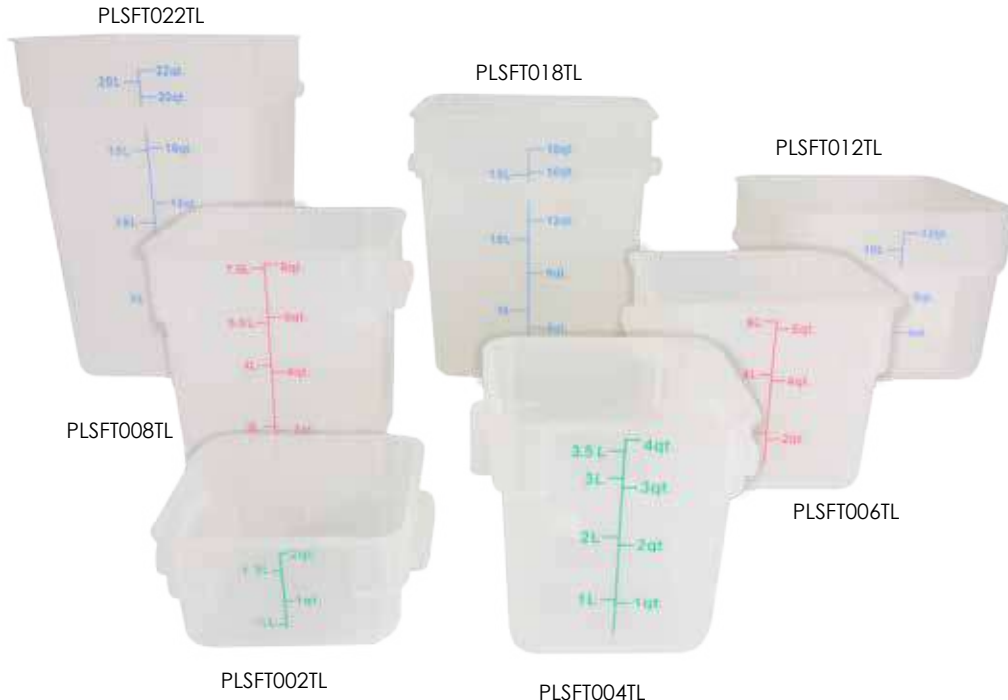

SQUARE FOOD STORAGE CONTAINERS

Choose between polycarbonate, polypropylene and translucent polypropylened. Color graduations marking in liters and quarts. Stackable design. Available in variety sizes. Lid sold separately.

- **Clear (Polycarbonate)**, shatter and scratch resistant, durable, withstand temperatures from -40 F to 210 F
- **Translucent (Polypropylene)**, stain and chemical resistant, Bisphenol-A (BPA) free, withstand temperatures from -40 F to 160 F
- **White (Polypropylene)**, most economical, stain resistant, Bisphenol-A (BPA) free, withstand temperatures from -40 F to 160 F

TRANSLUCENT

ITEM	DESCRIPTION	U/M	WEIGHT GROSS lbs	INNER PACK	MASTER PACK	CU.FT.	LIST PRICE
PLSFT002TL	2 qt, PP Translucent	EACH	13.29	6	24	2.05	$10.19
PLSFT004TL	4 qt, PP Translucent	EACH	19.07	6	24	2.85	$14.10
PLSFT006TL	6 qt, PP Translucent	EACH	27.82	6	24	4.55	$18.28
PLSFT008TL	8 qt, PP Translucent	EACH	26.19	6	24	4.96	$21.68
PLSFT012TL	12 qt, PP Translucent	EACH	23.57	6	12	4.02	$30.82
PLSFT018TL	18 qt, PP Translucent	EACH	30.31	6	12	4.72	$40.75
PLSFT022TL	22 qt, PP Translucent	EACH	39.55	6	12	5.37	$51.72